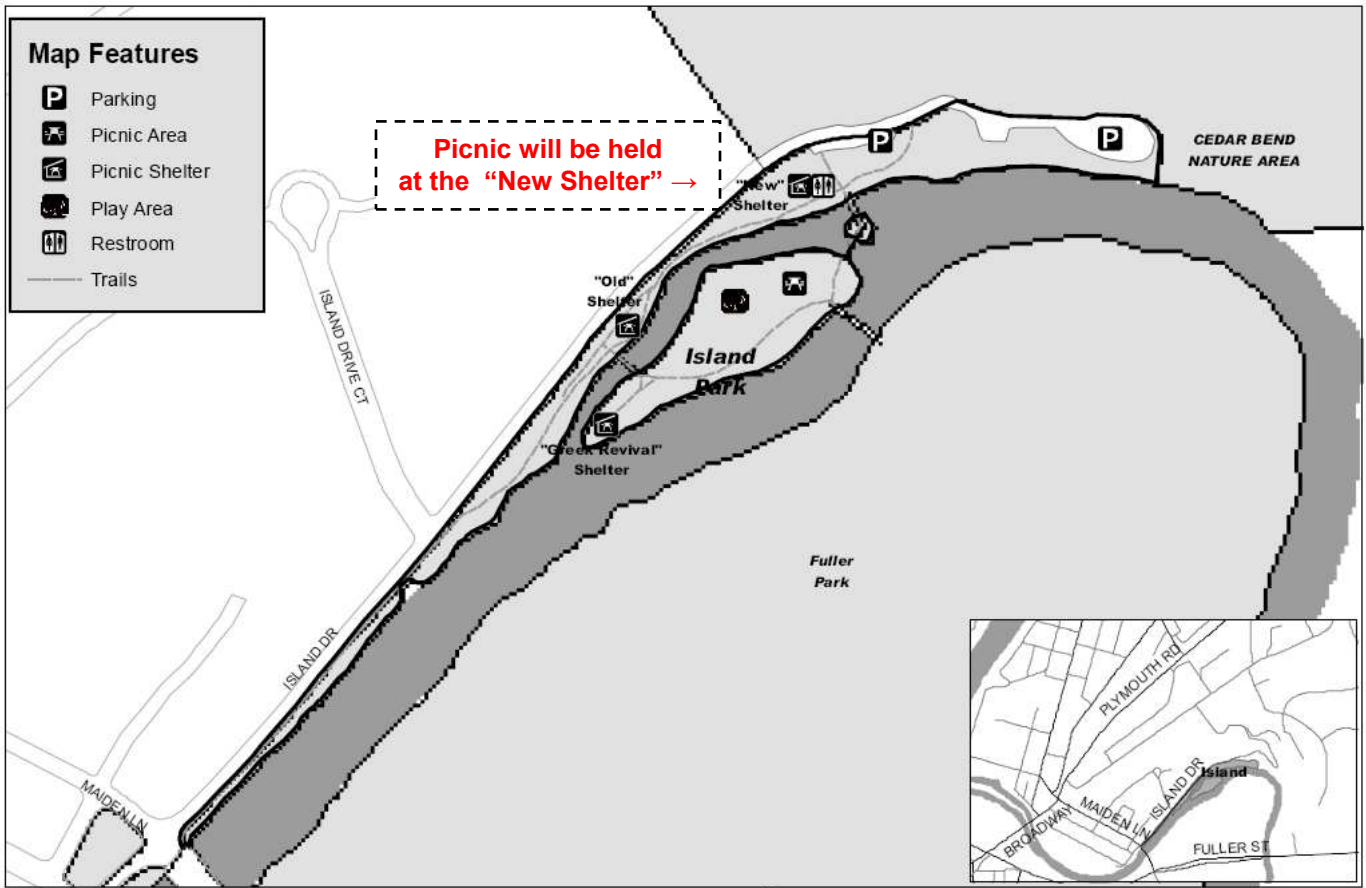

Island Park

Prepared By:
City of Ann Arbor
Community Services GIS
April 25, 2005